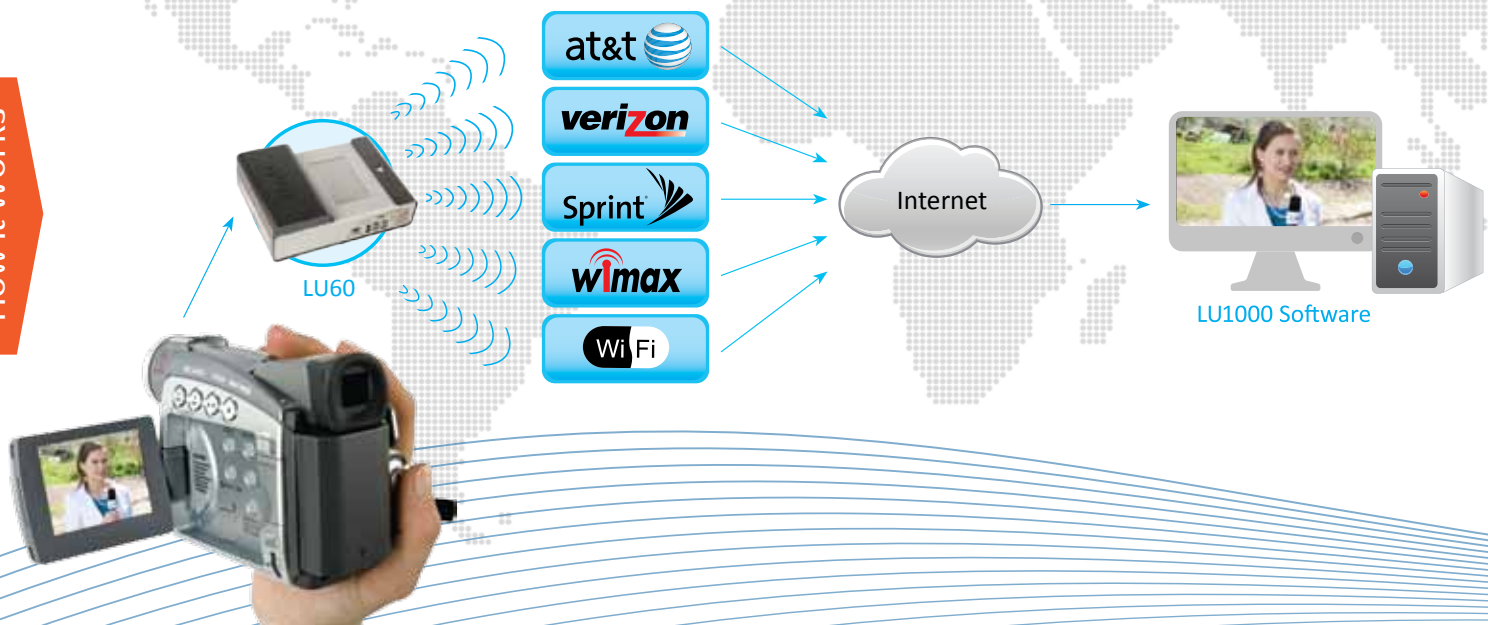

- **Multi-Channel Aggregation:** Simultaneously bonds up to 14 links, over any and all 3G/4G cellular, WiMAX networks, Wi-Fi, Ethernet and BGAN satellite
- **Fully Integrated Unit:** Everything is included in one compact and easy-to-use device
- **Full HD Video:** From CIF up to 1080 High-Definition
- **Any Video Camera:** Interfaces to SDI, HDMI, DV or analog A/V input; fully automatic A/V feed detection
- **Automatic Operation:** Automatic adaptive bit rate (ABR), continuous link monitoring, on-going load balancing, smart forward error correction (FEC)
- **Operational Modes:** Optimized for specific scenarios such as interview (low latency), file transfer and more
- **Multi-Client Video Receiver:** Using off-the-shelf hardware, the server software supports

multiple field units simultaneously with SDI outputs, FME, WME, and H.264 streaming

- **Diverse Power-Supply:** Internal battery, Anton-Bauer, IDX, Sony V-Mount, 100/240 AC, vehicle lighter
- **Additional Features:** Full remote monitoring and control, both local and remote media recording, store-and-forward mode, IFB return audio and more
- **Integrated Antenna Array:** Allowing transmission in areas of very poor cellular coverage

Turnkey Service Package

LiveU takes care of everything, including testing modems, selecting SIM packages, handling cellular operators' billing issues and worldwide roaming support.

How it Works